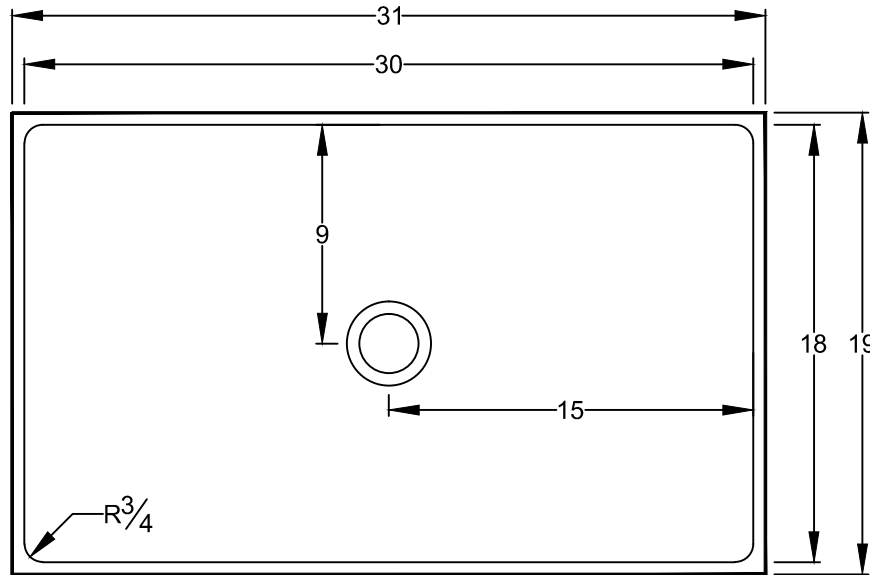

TOP VIEW

SINK MOLDED FROM EPOXY RESIN

SINK COLOR:

☐ BLACK - ☐ OTHER: _____

Pii PRIME industries inc.

THIS SINK SHIPS FROM
TAYLOR, TX 76574

4611 Main St.
Lisle, IL 60532
ph: 630/725-9200 - fax: 630/725-9201
www.piilab.com

REV. DATE
12/11/14

WEIGHT
108 lbs.

SINK MODEL
P61