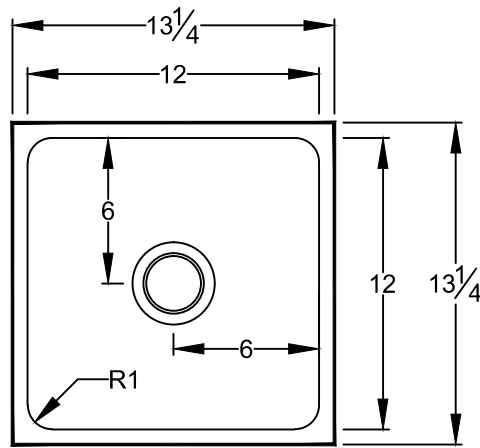

TOP VIEW

SINK MOLDED FROM EPOXY RESIN

SINK COLOR:

☐ BLACK - ☐ OTHER: _____

Pii PRIME industries inc.

THIS SINK SHIPS FROM
TAYLOR, TX 76574

4611 Main St.
Lisle, IL 60532
ph: 630/725-9200 - fax: 630/725-9201
www.piilab.com

REV. DATE
12/10/14

WEIGHT
22 lbs.

SINK MODEL
P08C