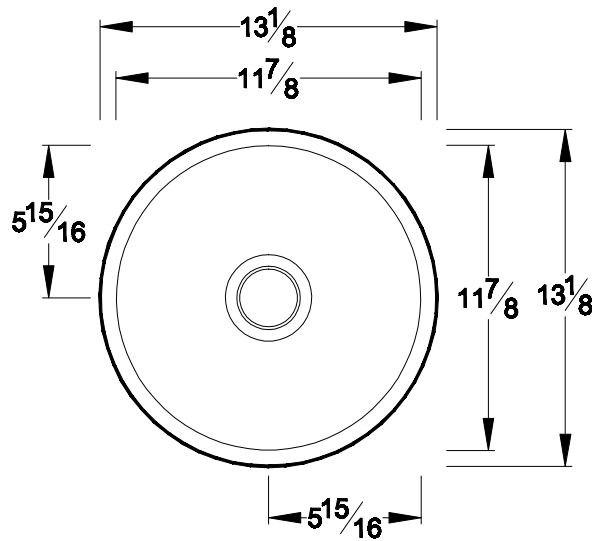

TOP VIEW

Pii PRIME industries inc.

2600 Warrenville Rd. - Suite 205
Downers Grove, IL 60515

ph: 630/725-9200 - fax: 630/725-9201
www.piilab.com

THIS SINK AVAILABLE FROM
TAYLOR, TX FACILITY

REV. DATE

12/31/08

WEIGHT

21 lbs.

SINK MODEL

PS05