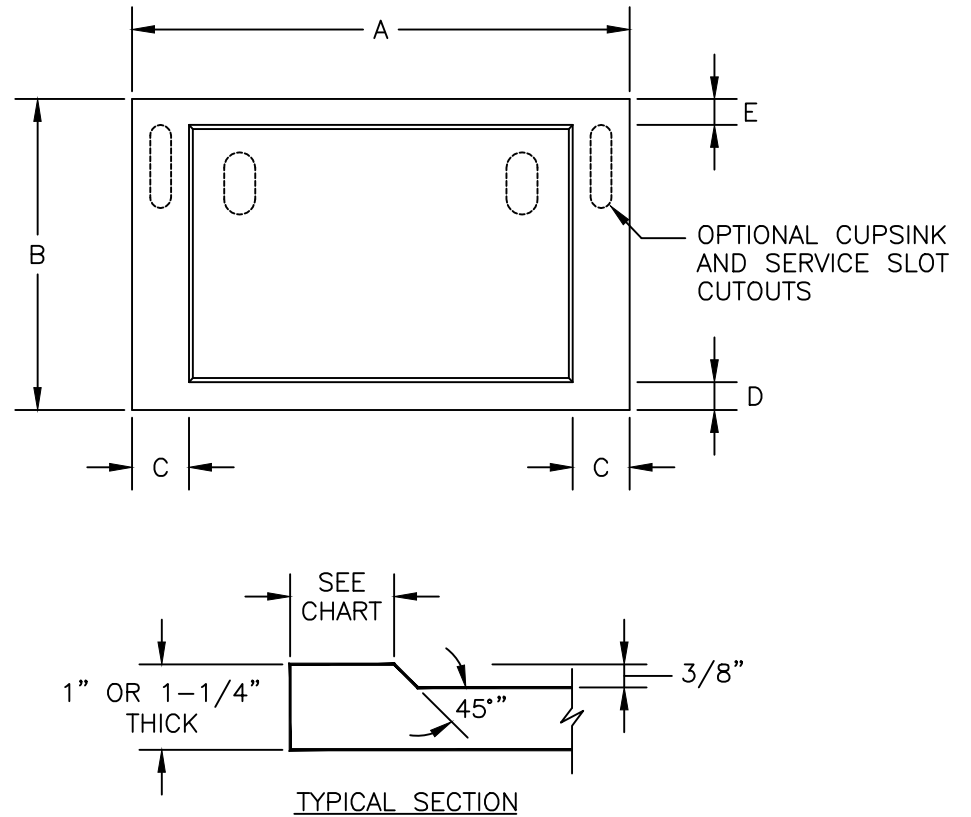

FINISHED FUME HOOD DECK SIZES				
A	B	C	D	E
36"	30"	4.81"	3.50"	3.44"
47.75"	31"	3.96"	6.00"	3.71"
48"	30"	5.58"	2.70"	2.50"
48"	30"	5.58"	3.20"	2.00"
48"	30"	5.21"	3.00"	3.45"
48"	31"	5.58"	2.50"	3.70"
59.75"	31"	3.95"	6.00"	3.71"
60"	30"	6.06"	2.70"	2.50"
60"	30"	6.06"	3.20"	2.00"
60"	30"	5.21"	3.00"	3.45"
60"	31"	6.06"	2.50"	3.70"
71.75"	31"	3.93"	6.00"	3.71"
72"	30"	6.06"	2.70"	2.50"
72"	30"	6.06"	3.20"	2.00"
72"	30"	5.18"	3.00"	3.45"
72"	31"	6.06"	2.50"	3.70"
95.75"	31"	3.91"	6.00"	3.71"
96"	30"	6.03"	2.70"	2.50"
96"	30"	6.03"	3.20"	2.00"
96"	30"	5.16"	3.00"	3.45"
96"	31"	6.03"	2.50"	3.70"
48"	36"	4.88"	3.50"	3.62"
60"	36"	4.88"	3.50"	3.62"
72"	36"	4.88"	3.50"	3.62"
96"	36"	4.79"	3.50"	3.56"
96"	42"	4.88"	3.50"	3.63"

TABLE REPRESENTS STANDARD SIZES, ADDITIONAL SIZES ARE AVAILABLE UPON REQUEST.

<i>PII</i> PRIME industries, inc.		
www.piiab.com		
FUME HOOD DECK SIZES		
DATE:	10.18.13	REVISED: 10.18.13
		DRAWING NUMBER: FUME HOOD DECKS