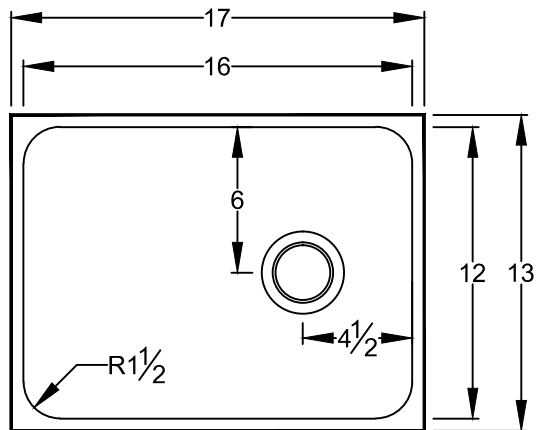

TOP VIEW

SINK MOLDED FROM EPOXY RESIN

SINK COLOR:

☐ BLACK - ☐ OTHER: _____

THIS SINK SHIPS FROM
TAYLOR, TX 76574

Pii PRIME industries inc.

4611 Main St.
Lisle, IL 60532
ph: 630/725-9200 - fax: 630/725-9201
www.piilab.com

REV. DATE
12/11/14

WEIGHT
34 lbs.

SINK MODEL
P15