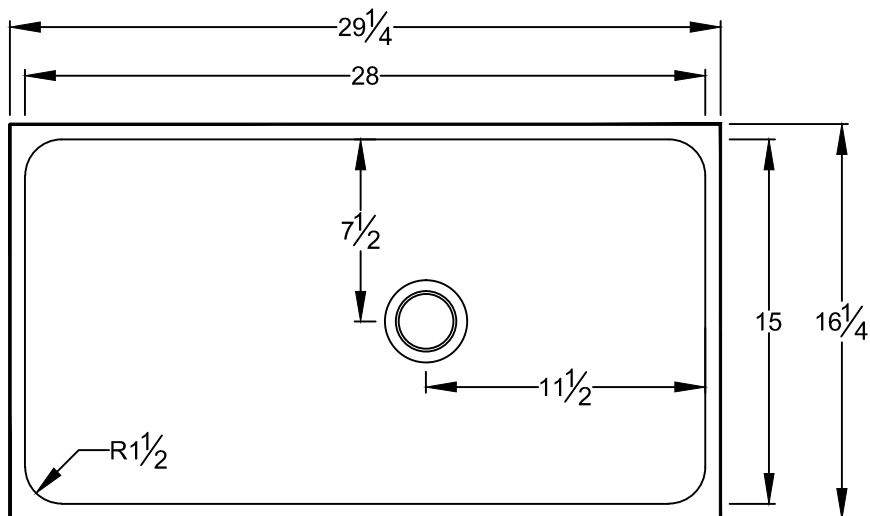

TOP VIEW

SINK MOLDED FROM EPOXY RESIN

SINK COLOR:

☐ BLACK - ☐ OTHER: _____

THIS SINK SHIPS FROM
TAYLOR, TX 76574

Pii PRIME industries inc.

4611 Main St.
Lisle, IL 60532
ph: 630/725-9200 - fax: 630/725-9201
www.piilab.com

REV. DATE
12/11/14

WEIGHT
65 lbs.

SINK MODEL
P59